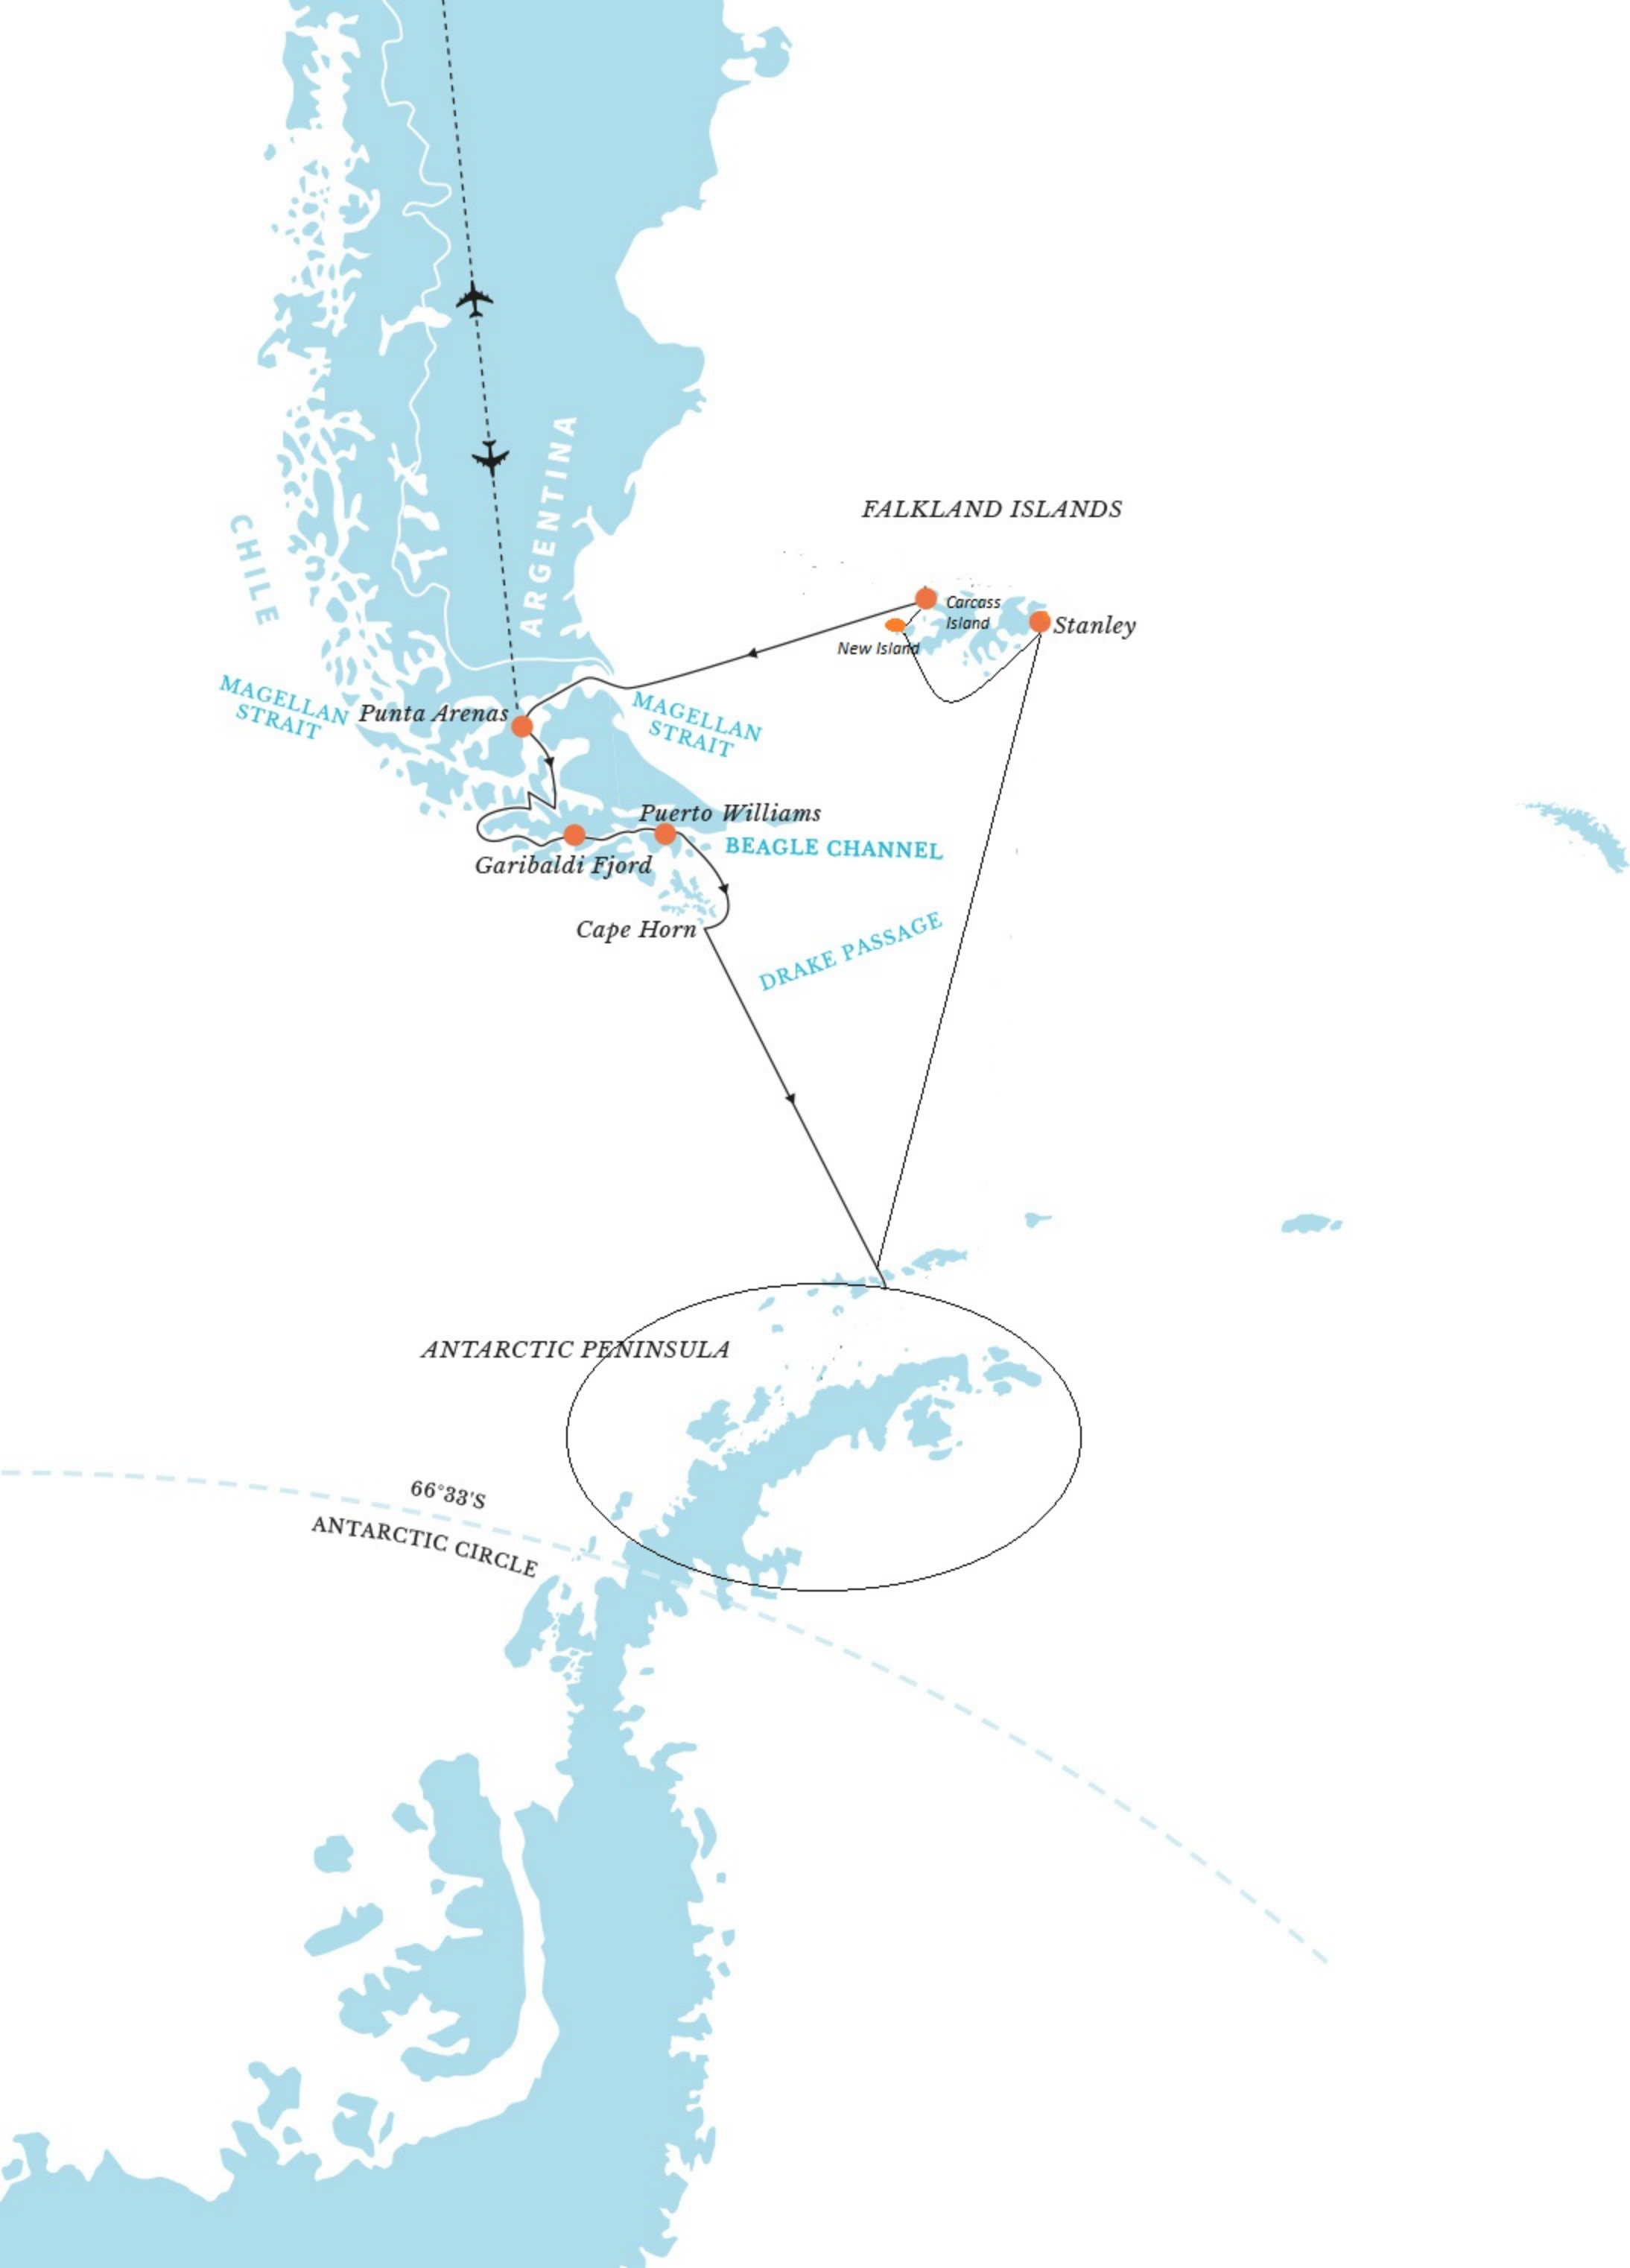

**HURTIGRUTEN**

## **MS Midnatsol**

**Chilean Fjords emphasis, Cape Horn, Antarctica,  
Falkland and Magelan Strait.**

**Punta Arenas/CHILE - Antarctica - Punta Arenas/CHILE**

**January 06 – January 22, 2016**

CHILE

ARGENTINA

FALKLAND ISLANDS

MAGELLAN STRAIT

Punta Arenas

MAGELLAN STRAIT

Carcass Island  
New Island  
Stanley

Garibaldi Fjord  
Puerto Williams

BEAGLE CHANNEL

Cape Horn

DRAKE PASSAGE

ANTARCTIC PENINSULA

66°33'S

ANTARCTIC CIRCLE